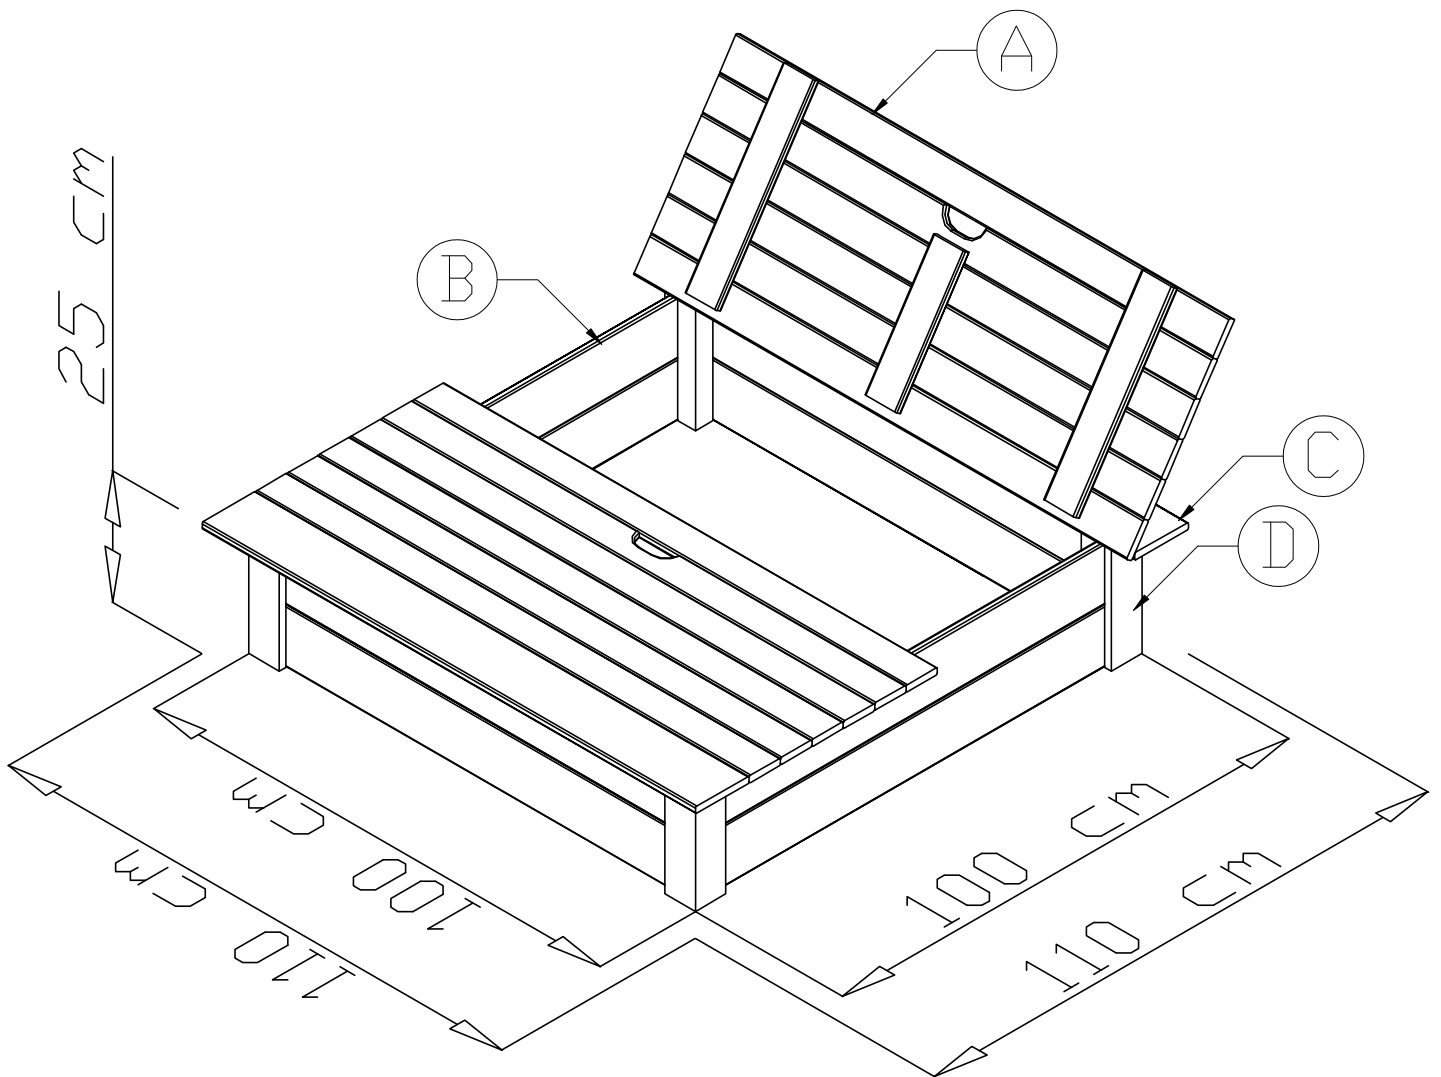

Square Sand pit

Assembling parts		
#	Element	Q.
1	Wood screw $\varnothing 3.5 \times 25$	32
2	Wood screw $\varnothing 3.5 \times 50$	10

Element	Quantity	Measure [mm]
		A
B	8	14 x 120 x 910
C	2	14 x 120 x 1100
D	4	68 x 68 x 240

Article:

Square sand pit with lid

Page:

2 / 9

Article nr:

16.6100

Article:

Square sand pit with lid - Assemblage