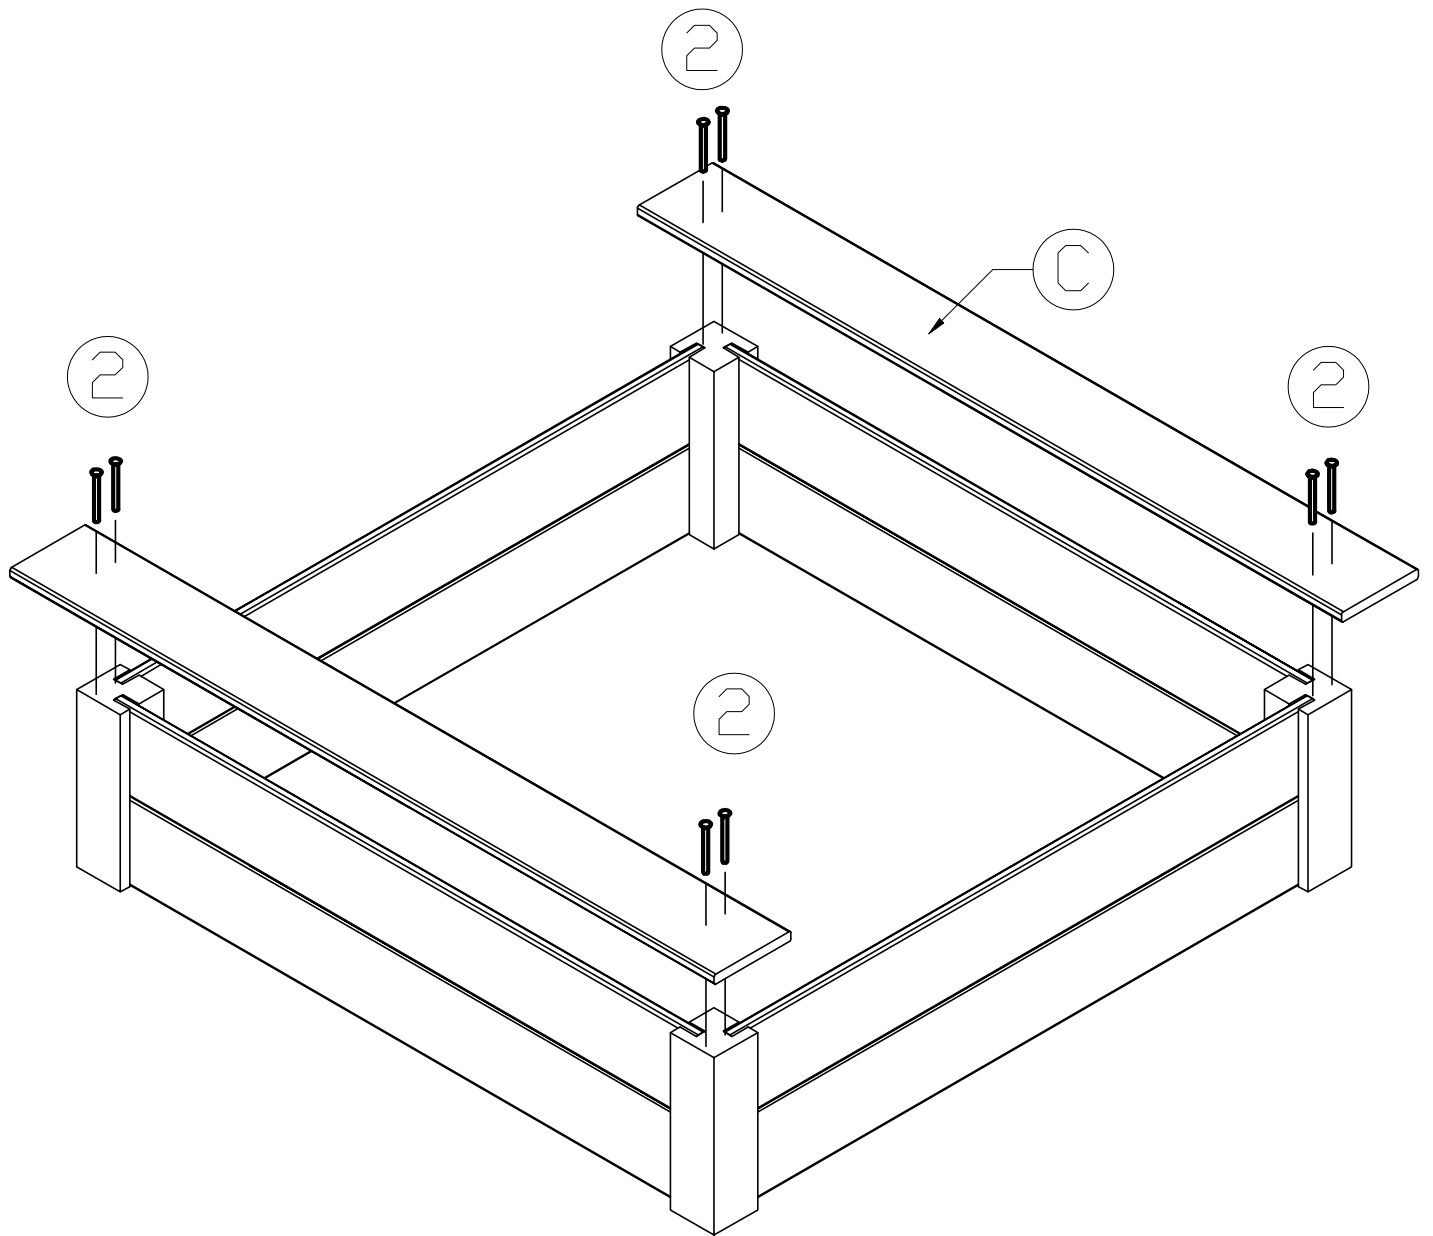

Article:
Square sand pit with lid - Assemblage

Page:
4/9

Article nr:
16.6100