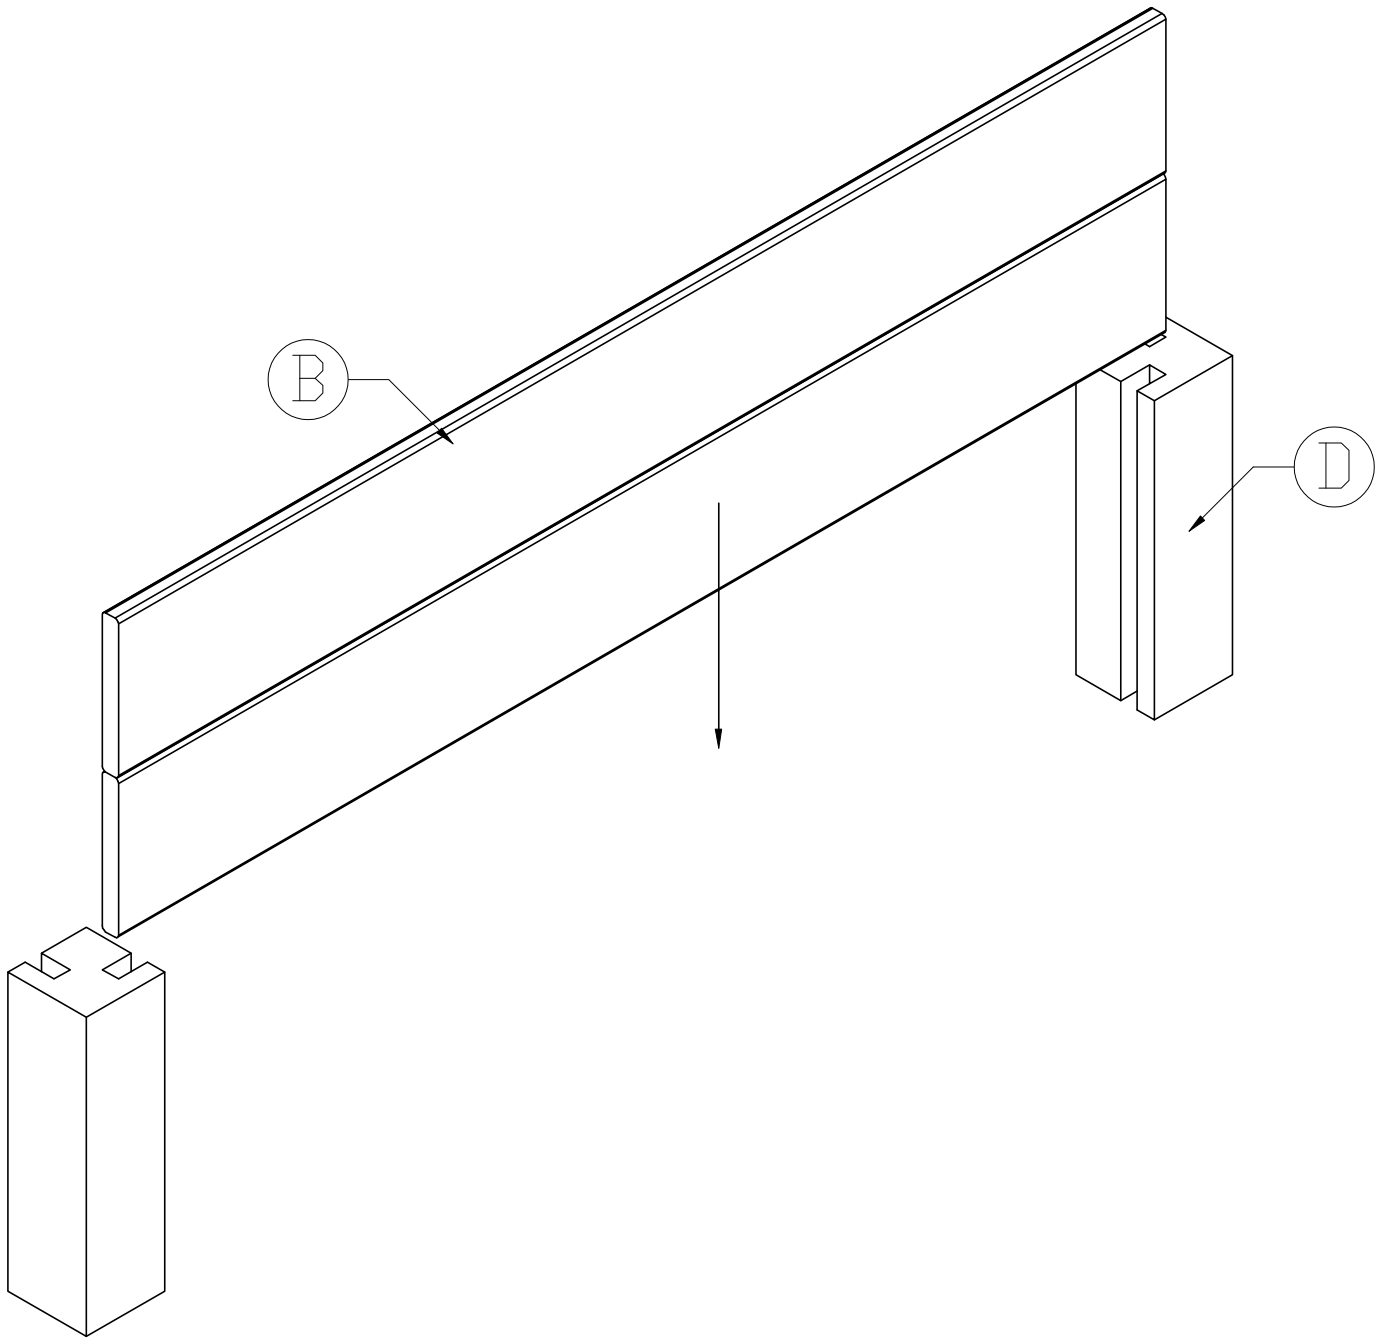

Square Sand pit

Assembling parts		
#	Element	Q.
1	Wood screw $\varnothing 3.5 \times 25$	32
2	Wood screw $\varnothing 3.5 \times 50$	10

Element	Quantity	Measure [mm]
		A
B	8	14 x 120 x 910
C	2	14 x 120 x 1100
D	4	68 x 68 x 240

Article:

Square sand pit with lid

Page:

2 / 9

Article nr:

16.6100

Article:

Square sand pit with lid - Assemblage